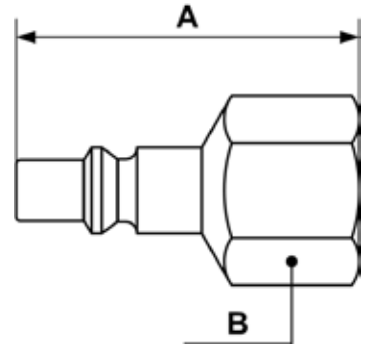

ADAPTORS FOR QUICK COUPLING - ARP 06

Parallel female thread adaptor

Profile : ARO 210

ID passage
6 mm

Part number	Female thread	Dim. A (mm)	Dim. B (mm)
ARP 066101	G1/4	40	15
ARP 066102	G3/8	44	21